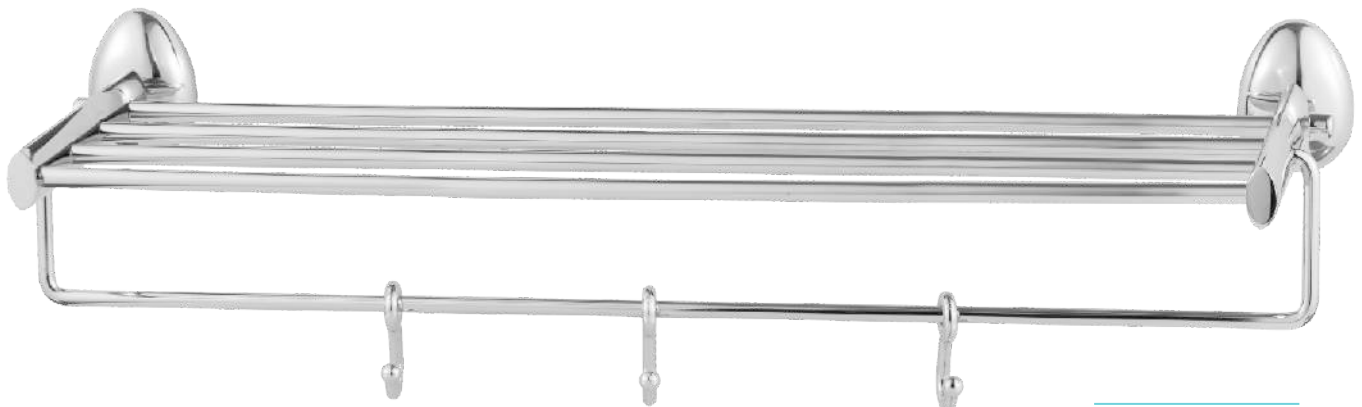

ROBE HOOK
MA 59 ZX

TUMBLER HOLDER
MA 56 ZX

**PAPER HOLDER
WITH FLAP**
MA 57 ZX

TOWEL RACK
MA 55 ZX

TOWEL RAIL
MA 54 ZX

TOWEL RING
MA 58 NV

SOAP DISH
MA 46 NV

ROBE HOOK
MA 59 NV

TUMBLER HOLDER
MA 56 NV

TOWEL RACK
MA 55 NV

TOWLE RAIL
MA 54 NV

TOWEL RING
MA 58A AU

TOWER RING SQ
MA 58B AU

TUMBLER HOLDER
MA 56 AU

SOAP DISH
MA 46 AU

DUAL SOAP DISH
MA 46 AU