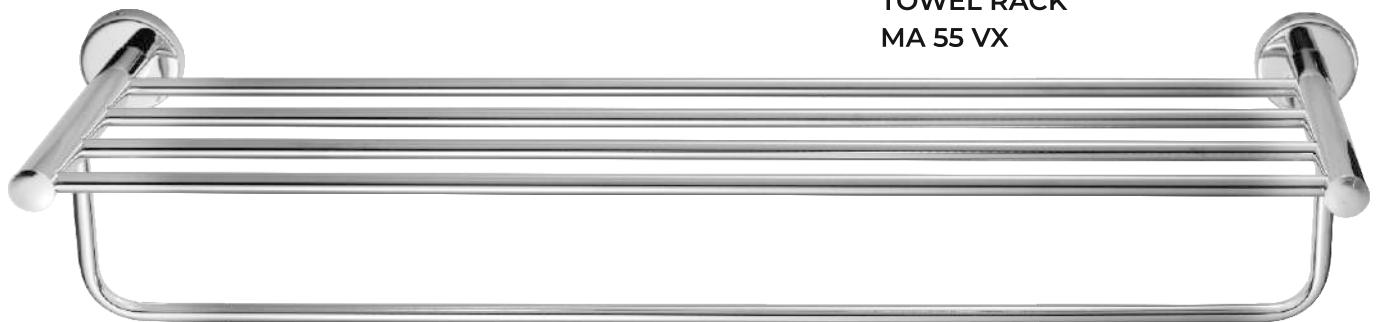

DOUBLE HOOK
MAA 21

TUMBLER HOLDER
MAA 22

TOWEL RACK
MAA 26

TOWEL RAIL
MAA 25

RIPPLE SERIES (BRASS)

TOWEL RING
MA 85

SOAP DISH
MA 87

TUMBLER HOLDER
MA 86

HOOK
MA 88

TOWEL RAIL
MA 84

TOWEL RAIL (SS)

PRIME
MA 33

BLAZE
MA 35

JOY
MA 34

NOVA
MA 36

TOWEL RING
MA 58 VX

SOAP DISH
MA 46 VX

DOUBLE HOOK
MA 59 VX

TUMBLER HOLDER
MA 56 VX

TOWEL RACK
MA 55 VX

TOWEL RAIL
MA 54 VX

ZX SERIES (SS)

TOWEL RING
MA 58 ZX

SOAP DISH
MA 46 ZX