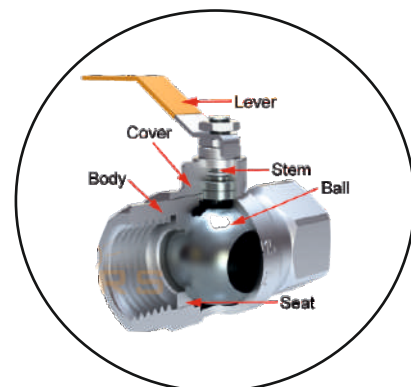

BALL VALVE CONSTRUCTION