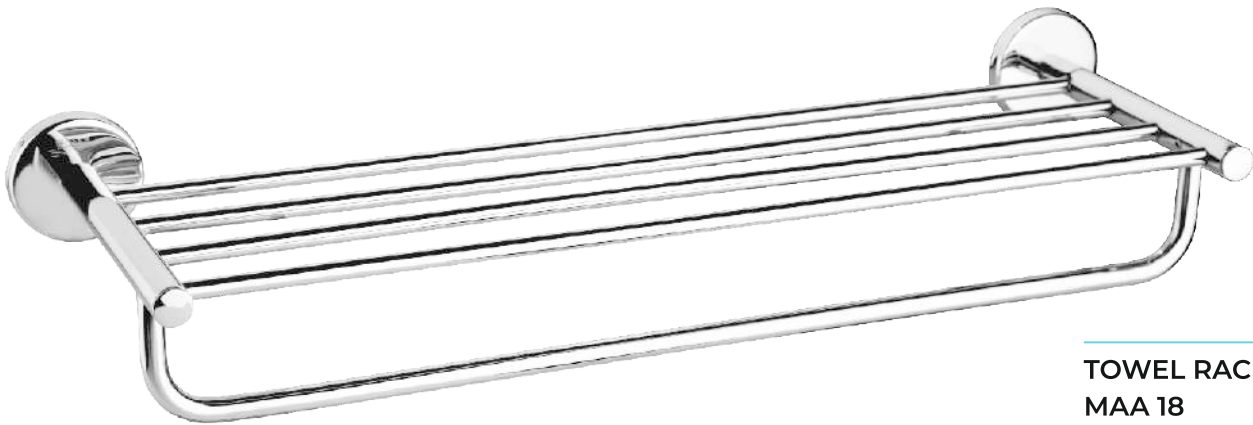

ZICO CARTRIDGE

LIMA CARTRIDGE

XPERIA CARTRIDGE

ZENITH CARTRIDGE

**AMAZON
CARTRIDGE**

OMEGA CARTRIDGE

**XPERIA CONCEALED
STOP COCK
CARTRIDGE**

**ZENITH CONCEALED
STOP COCK
CARTRIDGE**

**OMEGA CONCEALED
STOP COCK
CARTRIDGE**

FAUCET CLEANER

Metro[®]

A SPLENDID SENSATION.
SINCE 1960

Accessories

ECO SERIES (BRASS)

TOWEL RING
MAA 14

PAPER HOLDER
MAA 13

HOOK
MAA 11

SOAP DISH
MAA 12

TUMBLER HOLDER
MAA 15

TOWEL RACK
MAA 18

TOWEL RAIL
MAA 17

CROWN SERIES (BRASS)

TOWEL RING
MAA 24

SOAP DISH
MAA 23